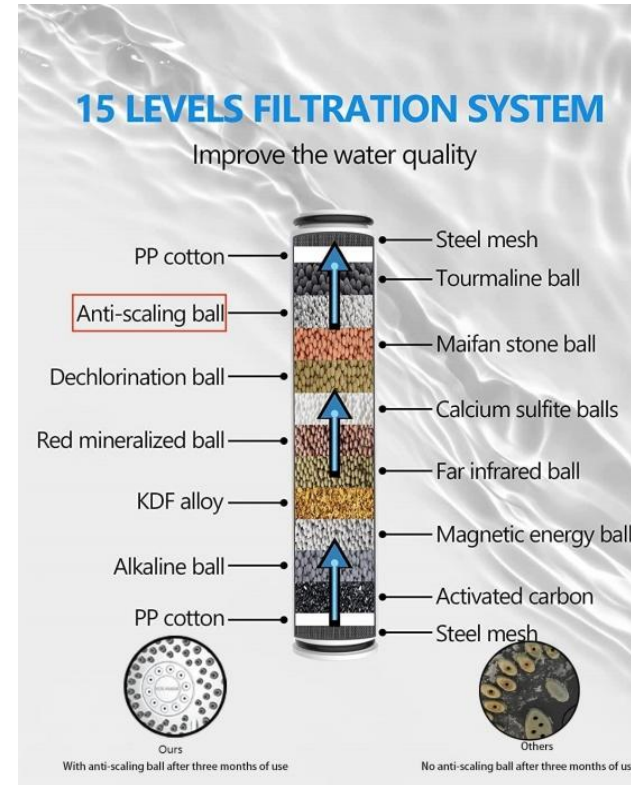

# Filtered Showerhead

HS588

# Remove harmful contaminants effectively

Remove harmful contaminants through a 15-level filtration system to improve the water quality. Therefore, this product can effectively remove harmful contaminants such as chlorine and haloacetic acids, as well as drugs. It can achieve the effect of water purification, making the water colorless and tasteless. Our products are durable and still have anti-scaling balls after three months of use.

# Multiple selections of spray modes

---

The shower has three spray modes: rainfall, massage and mix. You can change the spray mode by rotating the shower head. No matter what kind of spray mode, it will wash away your fatigue and make you feel more comfortable.