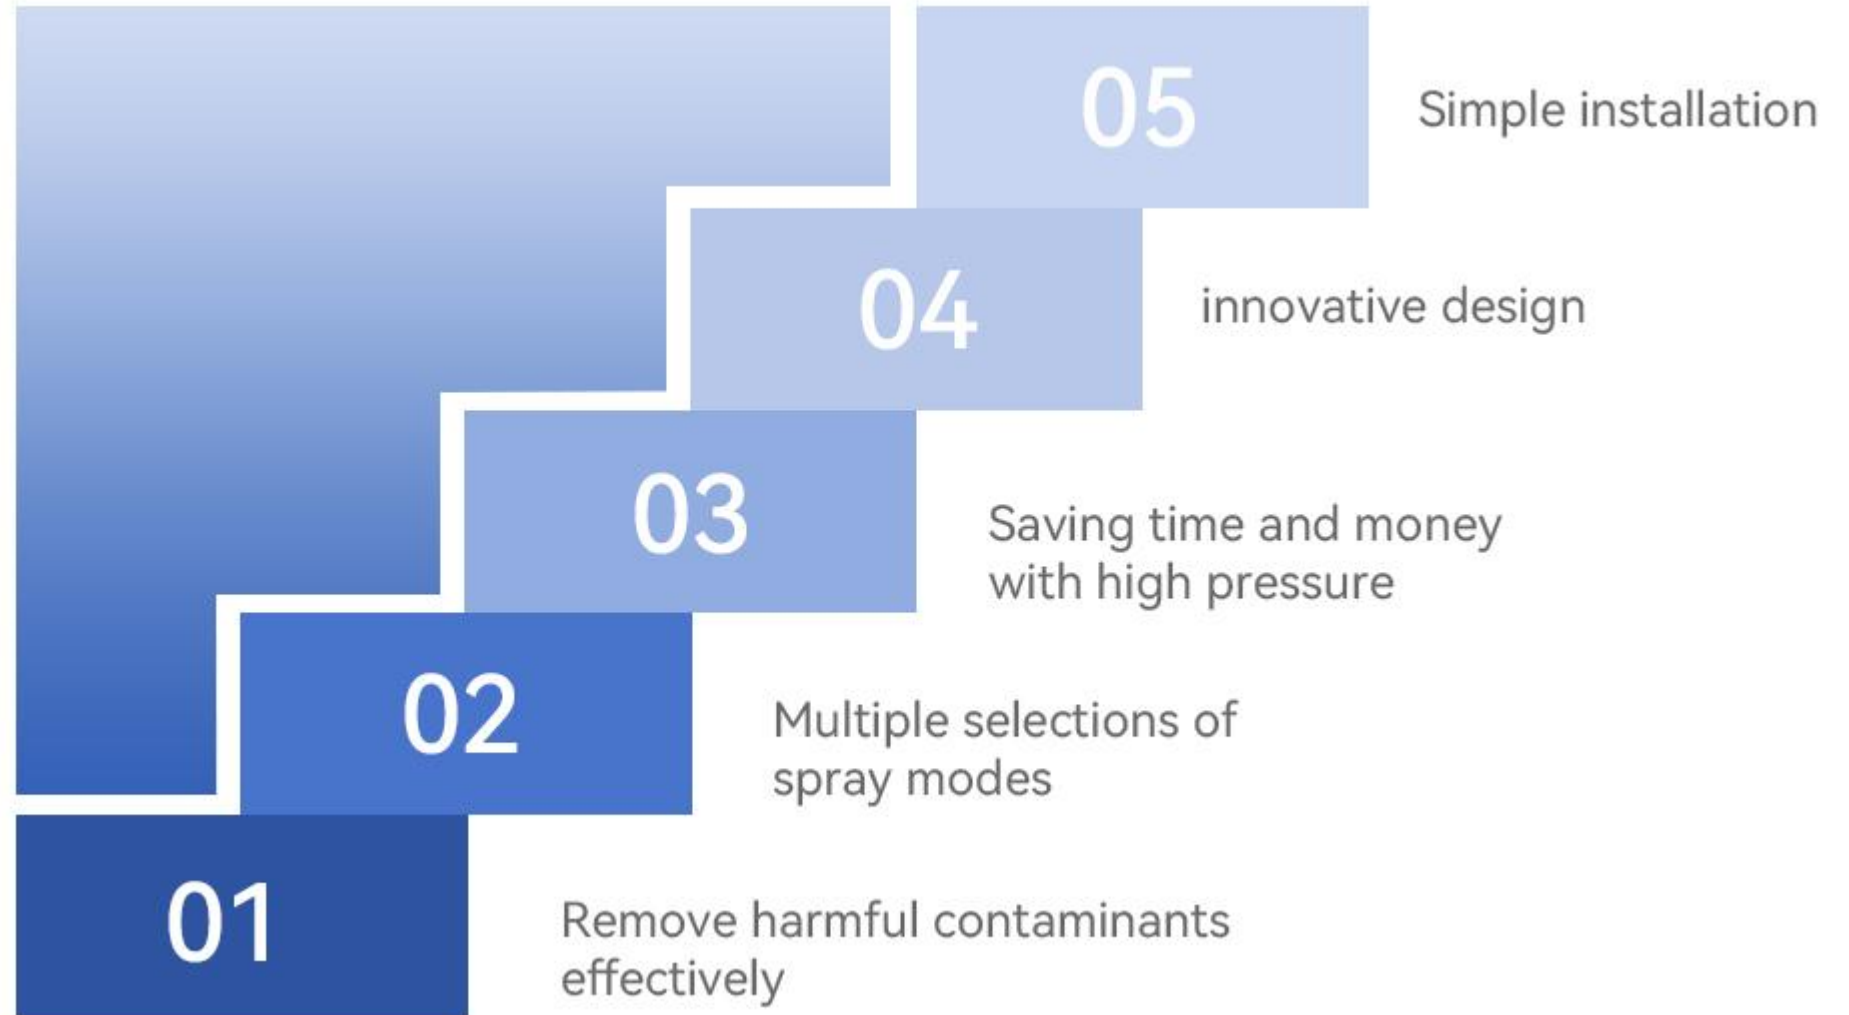

# Filtered Showerhead

HS588

# Remove harmful contaminants effectively

Remove harmful contaminants through a 15-level filtration system to improve the water quality. Therefore, this product can effectively remove harmful contaminants such as chlorine and haloacetic acids, as well as drugs. It can achieve the effect of water purification, making the water colorless and tasteless. Our products are durable and still have anti-scaling balls after three months of use.

# Multiple selections of spray modes

---

The shower has three spray modes: rainfall, massage and mix. You can change the spray mode by rotating the shower head. No matter what kind of spray mode, it will wash away your fatigue and make you feel more comfortable.

# Innovative design

---

The design of this shower is really unique. It not only has a self-cleaning silicone nozzle and adjustable connectors, but also is equipped with a stainless steel hose and three setting controllers, allowing you to easily adjust the mode and intensity of the water.