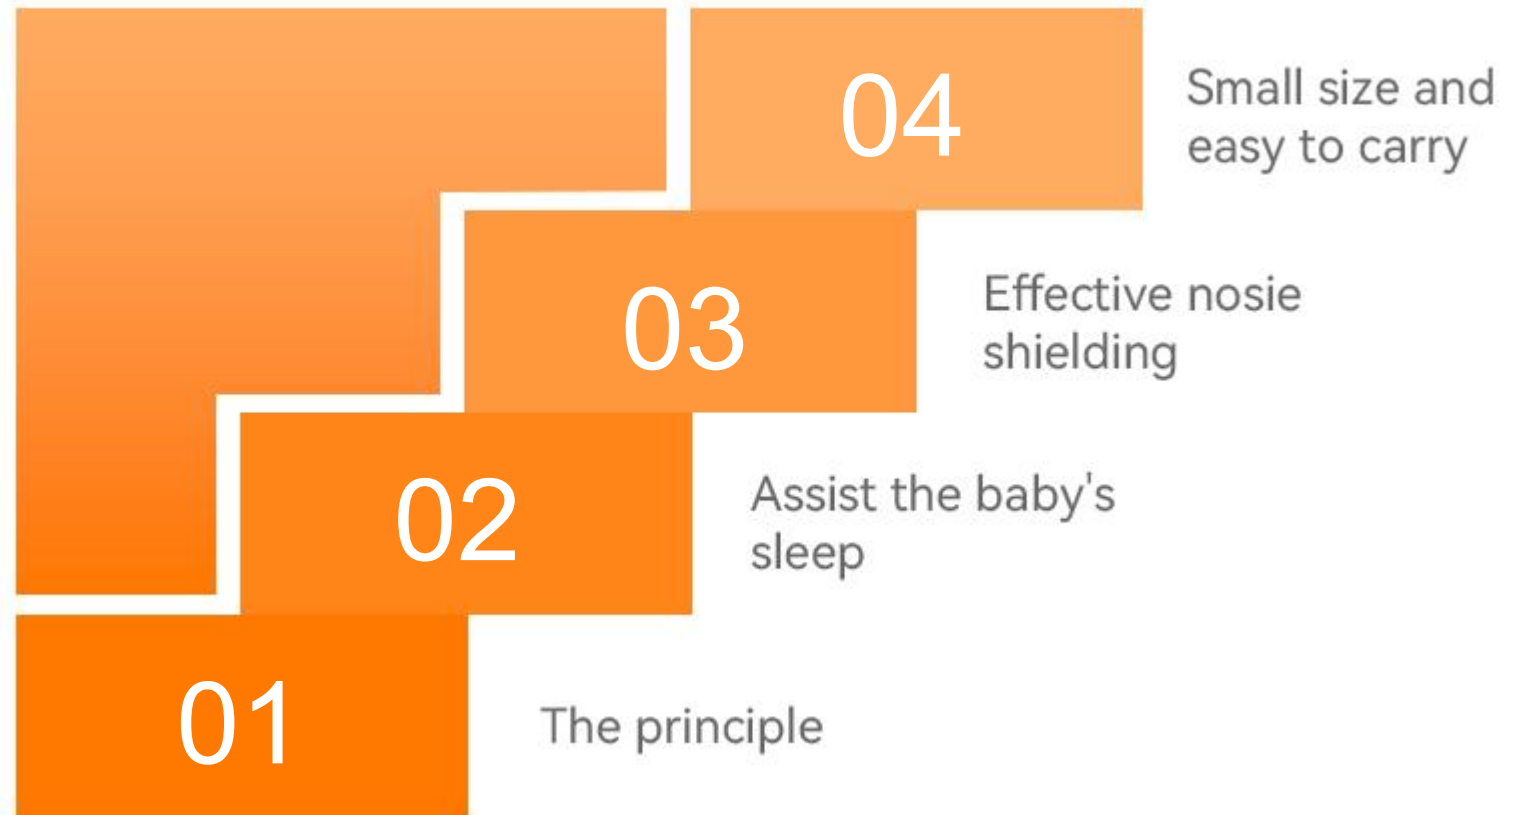

# The principle

---

The product causes airflow to pass through the ventilation hole through the motor rotation, thus producing the sound of the wind like nature, relaxing the body and mind, and shielding a wide range of noise to improve sleep quality.

## 产品功能

通过电机转动引动气流穿过透气孔，而产生如大自然的风声  
令人心身放松，有效屏蔽广泛范围的噪音  
舒缓压力，帮助入睡，提高睡眠质量

改善失眠状况

提升睡眠质量

安抚宝宝入睡

屏蔽恶劣噪音

提高工作效率