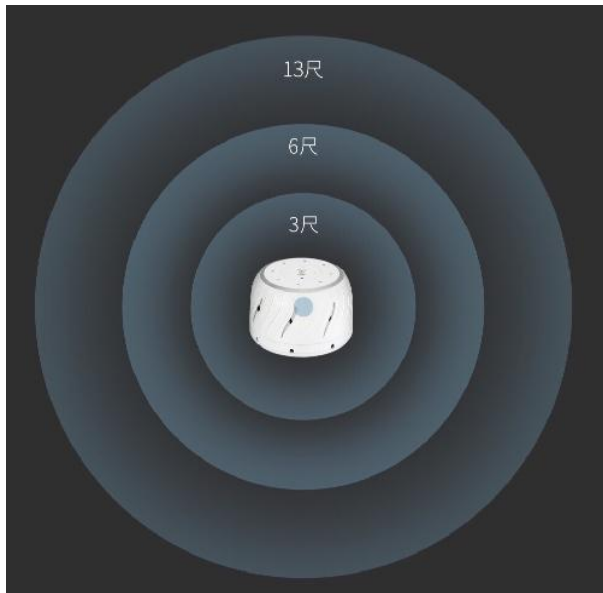

# Assist the baby's sleep

---

The white noise sound machine can simulate the sound of the uterine environment by playing white noise to help the baby fall asleep. These sleepers usually have a variety of different white noise modes and volume adjustment functions, which can be adjusted according to the different needs and preferences of babies.

# Effective noise shielding

---

When sleeping, placing the sleep meter between you and the noise source can reduce the impact of noise on sleep. And white noise can effectively block snoring and make the couple's life more harmonious.

It is not recommended for any age group at a distance of less than 1 foot. For infants and young children, it is not recommended to use it within a distance of 3 feet or 3 feet. If the distance is 3 feet from the user, the decibel range is 58-68, and the distance of 6 feet is 42-53.

# Small size and easy to carry

---

This sleep meter is only 13.8cm in diameter and 9cm high. It is designed to be very small and portable. It can be carried with you when you go out. It is very convenient for people who need to travel or on business trips. It allows you to have a familiar sleeping environment as if you are at home.