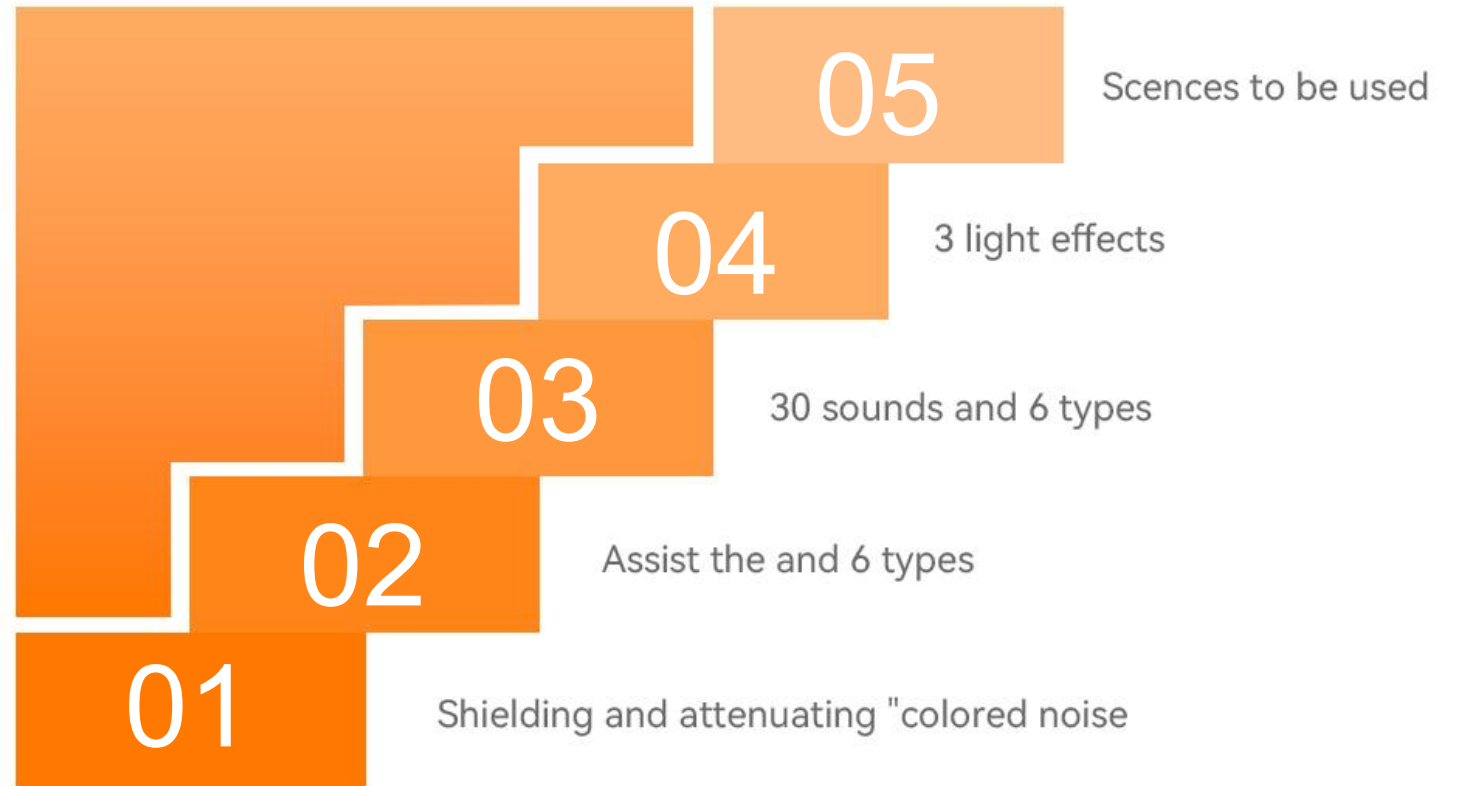

White Noise Sound Machine

HSM-2

Features

Shielding and attenuating "colored noise"

This machine can cover external noises, such as urban traffic, baby crying, animal chirping, etc., and make the sound of soothing music such as white noise more crisp and beautiful through intelligent noise reduction, so that it can be played in an ideal state, so as to create a deep sleep environment for you and make you sleep more at ease.

Assist the baby's sleep

This machine can simulate the sound of the uterine environment by playing white noise to help the baby fall asleep. These machines usually have a variety of different white noise modes and volume adjustment functions, which can be adjusted according to the different needs and preferences of babies.

3 light effects

This machine has three light effects to choose from. When you touch the sleeper for the first time, a colorful flash will appear. Seven monochromes will flash out in sequence.

The second touch can choose your favorite monochrome.