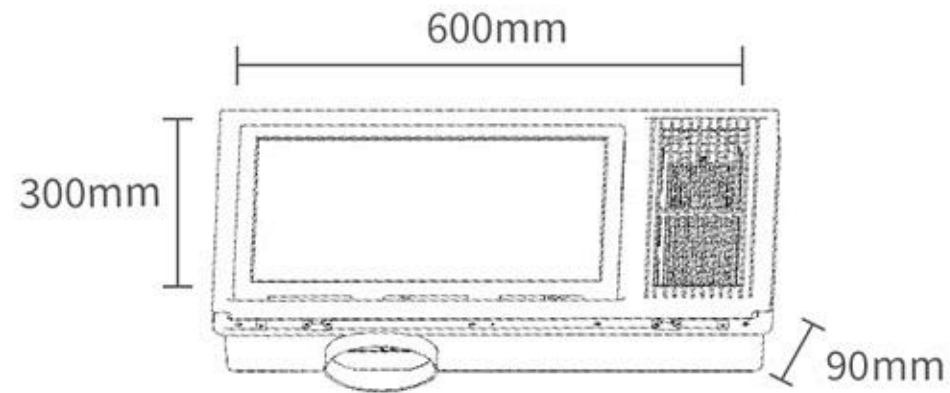

Seedtone Intelligent Bathroom Heater XD-YB-XX-02

Color: White
Product Material: PC+PP
Ingress Protection Rating: IPX2
LED Lighting Power: 18W
Voltage/Frequency: 220V~/50Hz
PTC Heating Power: 2400W
Exhaust Volume: 150m³/h
Applicable Area: 5~9m³
Cutout Size : 605×305mm

Accessories	Ventilation Duct	☐
	Accessory Kit	☐
	Remote Switch^①	☐
	Instruction Manual^②	☐
	Conversion Frame	☐
	Spacer	☐

*Note:
Remote Switch^①: Includes two M4 × 20 screws.
Instruction Manual^②: Including warranty card and certificate of conformity.