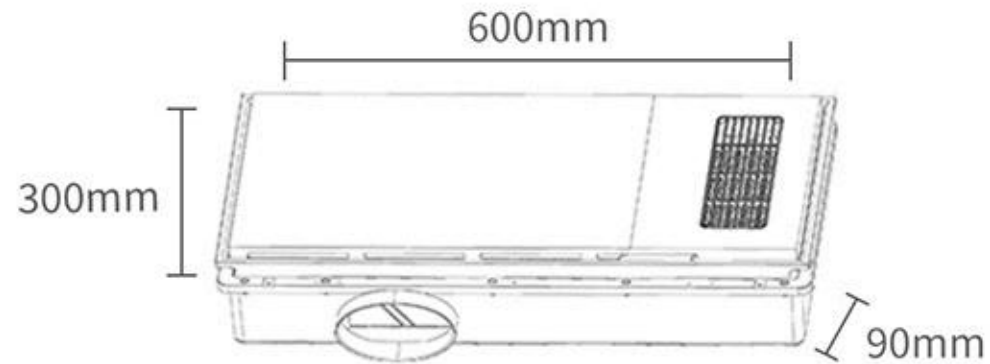

Seedtone Intelligent Bathroom Heater

XD-YB-XX-07

Color: White

Product Material: PC+PP

Ingress Protection Rating: IPX2

LED Lighting Power: 18W

Voltage/Frequency: 220V~240V/50Hz

PTC Heating Power: 2440W

Exhaust Volume: 150m³/h

Applicable Area: 5-9m³

Dimensions (mm): 600x300x90

Accessories	Ventilation Duct	☐
	Accessory Kit	☐
	Remote Switch^①	☐
	Instruction Manual^②	☐
	Conversion Frame	☐
	Spacer	☐

*Note:

Remote Switch^①: Includes two M4 × 20 screws.

Instruction Manual^②: Including warranty card and certificate of conformity.