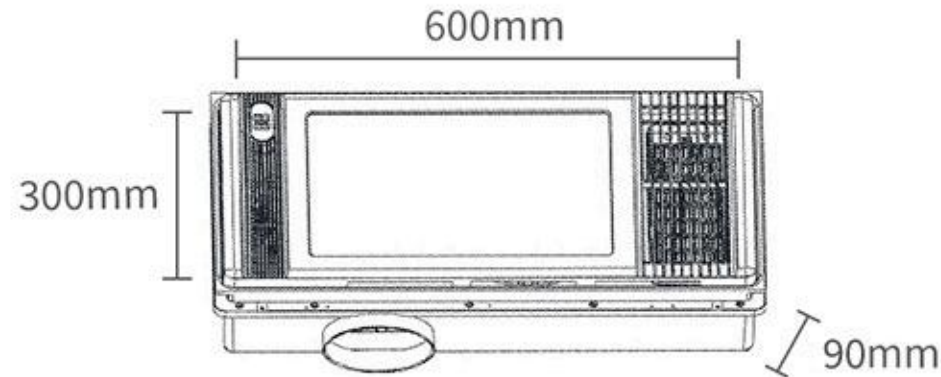

Seedtone Intelligent Bathroom Heater

XD-YB-XX-03

Color: White
Product Material: PC+PP
Ingress Protection Rating: IPX2
LED Lighting Power: 18W
Voltage/Frequency: 220V~/50Hz
PTC Heating Power: 2400W
Exhaust Volume: 150m³/h
Applicable Area: 5~9m³
Cutout Size : 605×305mm

Accessories	Ventilation Duct	☐
	Accessory Kit	☐
	Remote Switch^①	☐
	Instruction Manual^②	☐
	Conversion Frame	☐
	Spacer	☐

*Note:
Remote Switch^①: Includes two M4 × 20 screws.
Instruction Manual^②: Including warranty card and certificate of conformity.