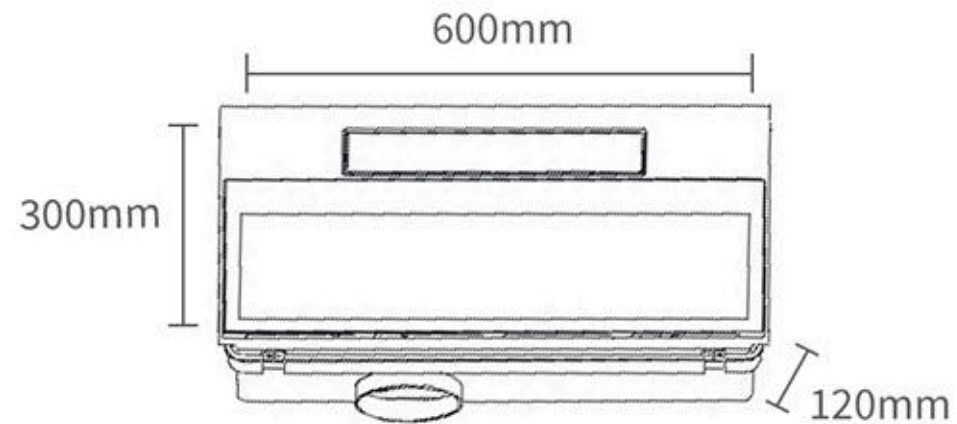

Seedtone Intelligent Bathroom Heater

XD-YB-XX-05

Color: White

Product Material: PC+PP

Ingress Protection Rating: IPX2

LED Lighting Power: 18W

Voltage/Frequency: 220V~/50Hz

PTC Heating Power: 2500W

Exhaust Volume: 150m³/h

Applicable Area: 5~9m³

Cutout Size : 605×305mm

Accessories	Ventilation Duct	☐
	Accessory Kit	☐
	Remote Switch^①	☐
	Instruction Manual^②	☐
	Conversion Frame	☐
	Spacer	☐

*Note:

Remote Switch^①: Includes two M4 × 20 screws.

Instruction Manual^②: Including warranty card and certificate of conformity.