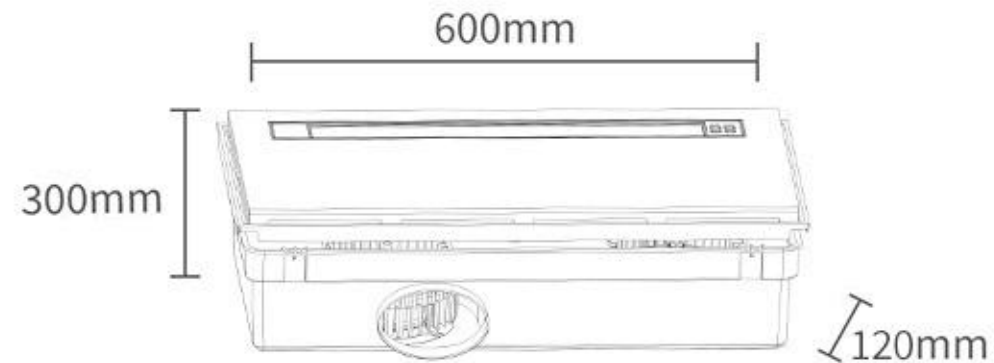

Seedtone Intelligent Bathroom Heater

XD-YB-XX-06

Color: White

Product Material: PC+PP

Ingress Protection Rating: IPX2

LED Lighting Power: 18W

Voltage/Frequency: 220V~240V/50Hz

PTC Heating Power:2440W

Exhaust Volume: 150m³/h

Applicable Area: 5-9m³

Dimensions (mm): 600x300x120

Accessories	Ventilation Duct	☐
	Accessory Kit	☐
	Remote Switch^①	☐
	Instruction Manual^②	☐
	Conversion Frame	☐
	Spacer	☐

*Note:

Remote Switch^①: Includes two M4 × 20 screws.

Instruction Manual^②: Including warranty card and certificate of conformity.