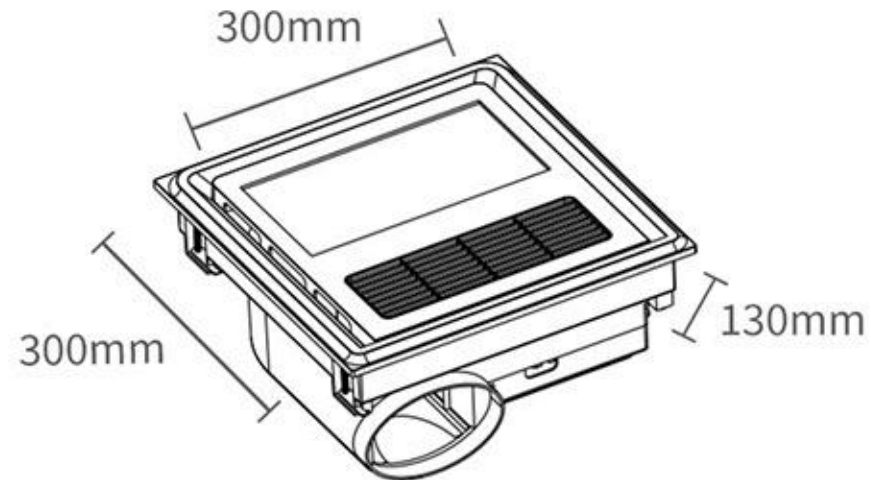

Products

BATHROOM HEATERS

XD-YB-XX-01

Unit Size:300*300*130mm
 Cut Out Size: 280*280mm

XD-YB-XX-02

Unit Size:600*300*90mm
 Cut Out Size: 605*305mm

XD-YB-XX-03

Unit Size:600*300*90mm
 Cut Out Size: 605*305mm

XD-YB-XX-04

Unit Size:600*300*90mm
 Cut Out Size:605*305mm

XD-YB-XX-05

Unit Size:600*300*120mm
 Cut Out Size: 605*305mm

XD-YB-XX-06

Unit Size:600*300*120mm
 Cut Out Size: 605*305mm

XD-YB-XX-07

Unit Size:600*300*90mm
 Cut Out Size:605*305mm

XD-YB-XX-06

Size: 755x455x26mm

XD-YB-XX-07

Size: 755x455x26mm

Seedtone Intelligent Bathroom Heater

XD-YB-XX-01

Color: White

Product Material: PC+PP

Ingress Protection Rating: IPX2

LED Lighting Power: 10W

Voltage/Frequency: 220V~/50Hz

PTC Heating Power: 2000W

Exhaust Volume: 100m³/h

Applicable Area: 3~6m³

Cutout Size : 280×280mm

Accessories	Ventilation Duct	○
	Accessory Kit	○
	Remote Switch ^①	○
	Instruction Manual ^②	○
	Conversion Frame	×
	Spacer	×