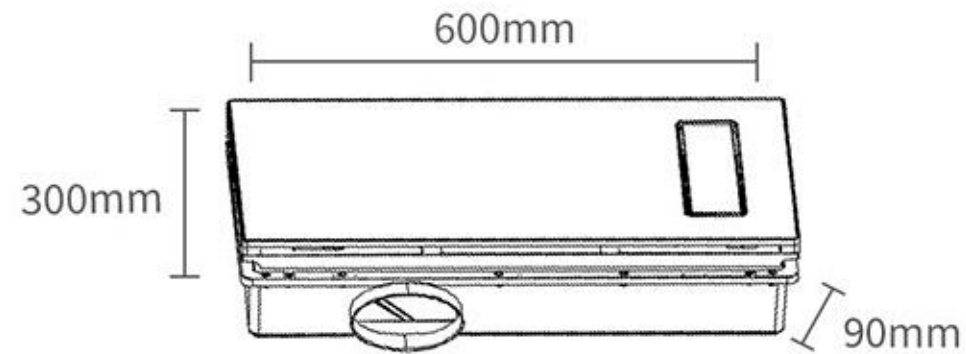

Seedtone Intelligent Bathroom Heater

XD-YB-XX-04

Color: White

Product Material: PC+PP

Ingress Protection Rating: IPX2

LED Lighting Power: 18W

Voltage/Frequency: 220V~/50Hz

PTC Heating Power: 2400W

Exhaust Volume: 150m³/h

Applicable Area: 5~9m³

Cutout Size : 605 × 305mm

Accessories	Ventilation Duct	☐
	Accessory Kit	☐
	Remote Switch^①	☐
	Instruction Manual^②	☐
	Conversion Frame	☐
	Spacer	☐

*Note:

Remote Switch^①: Includes two M4 × 20 screws.

Instruction Manual^②: Including warranty card and certificate of conformity.